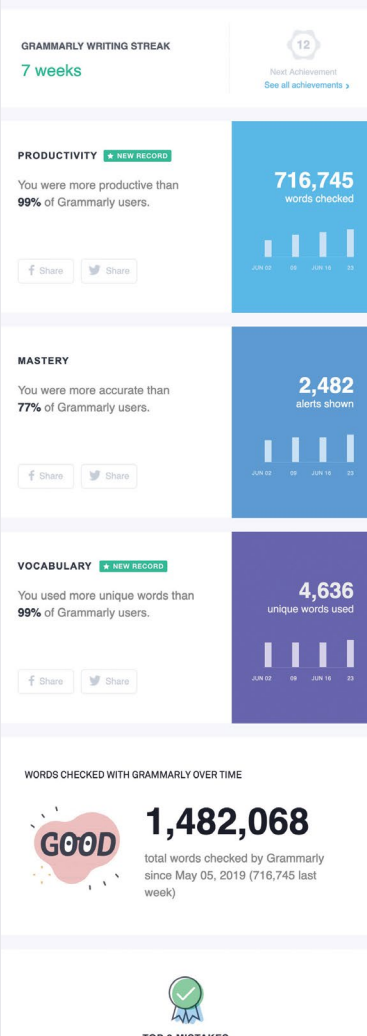

Grammarly for Microsoft Office

Get suggestions while you write in Word or Outlook. (Windows only)

Android and iOS Apps

Grammarly's mobile keyboard integrates seamlessly with all your mobile apps and your mobile browser, so you'll always look polished and professional, even on your phone.

Desktop Apps

You can install the Grammarly app on Mac or Windows. Simply drag a file you would like to improve into Grammarly's application.

Weekly progress reports

Plagiarism Check

Grammarly crosschecks your text against over 16 billion web pages and thousands of articles licensed by ProQuest. It highlights passages that have been previously published elsewhere and offers citation data.